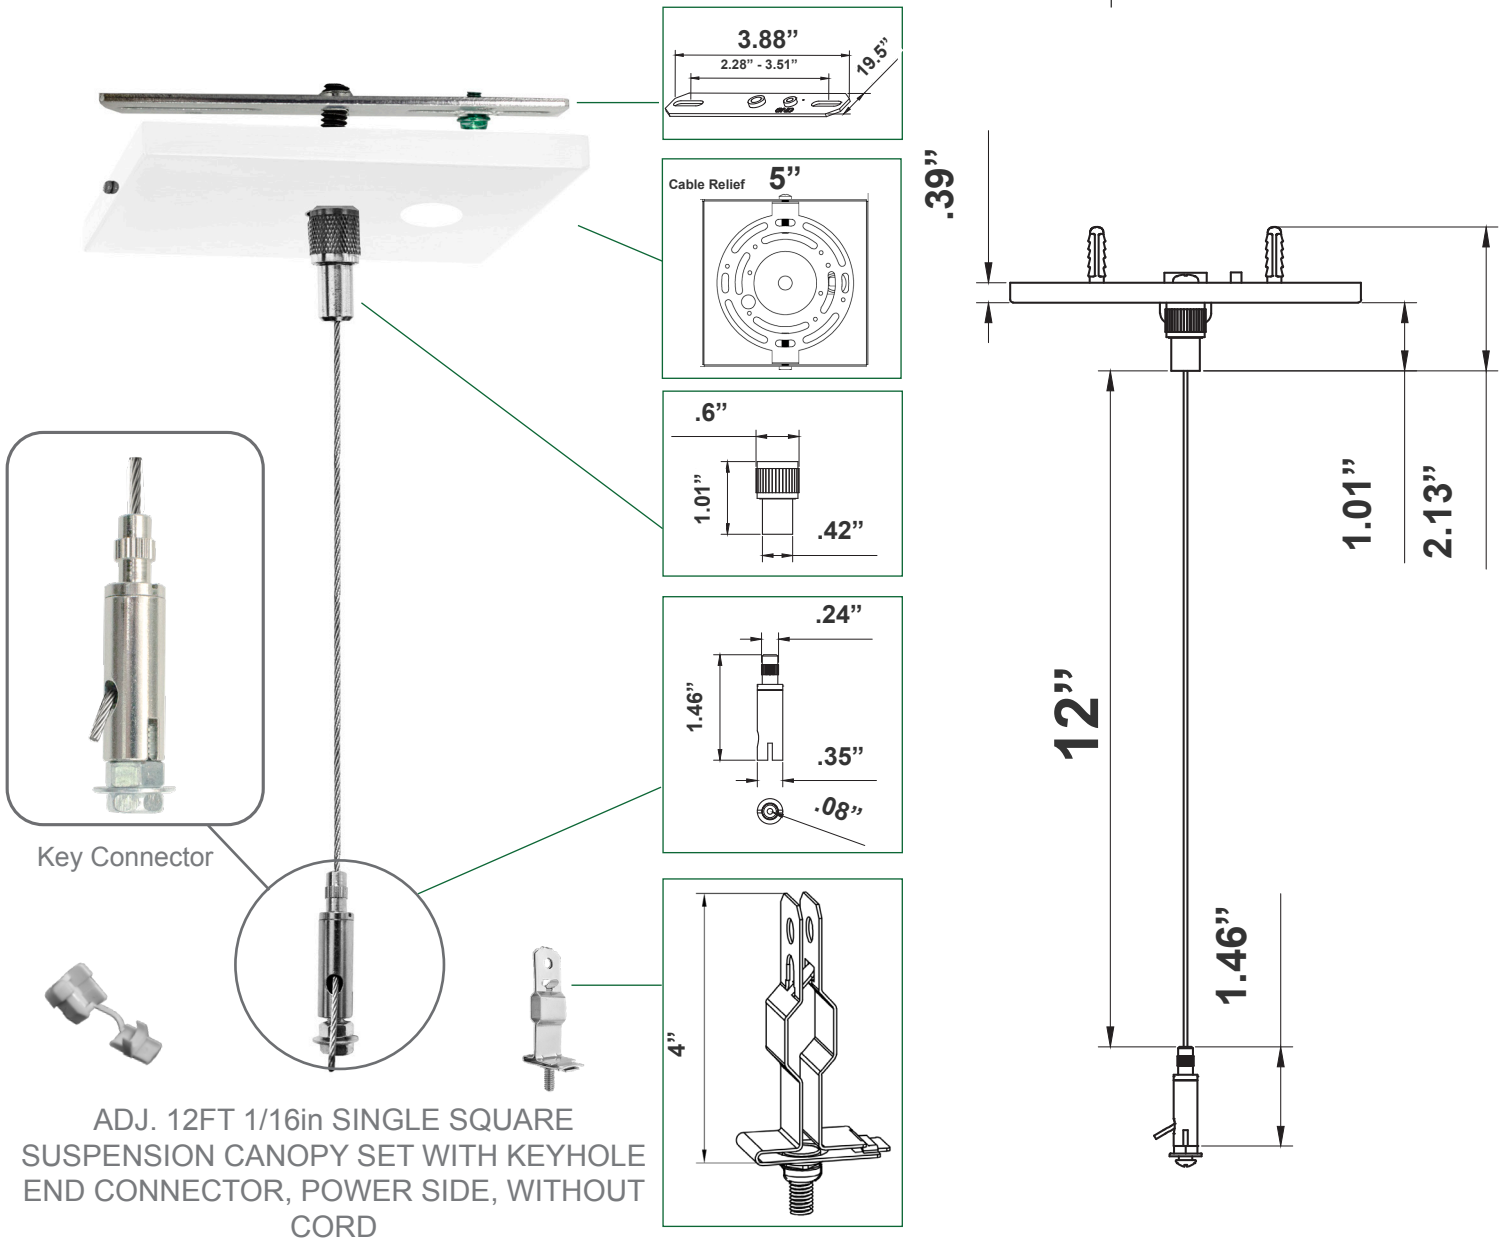

SCL SERIES

SCL-CSQ1P-12FT-NC

WESTGATE

THE FUTURE IS HERE...AND IT'S QUITE BRIGHT!

Customer Name: _____

Project Name: _____

Note: _____

Type: _____

Mechanical:

- Adjustable Steel Aircraft Cable, 12FT Long Max.
- 1/16 Dia. Aircraft Cable
- Zinc-Plated Steel Connectors
- Steel Canopy, White Powder Coated
- Max Load: 70 Lbs.
- Fits on a Standard 3" or 4" Junction Boxes.
- Fits on T-Bar Ceilings
- Steel T-bar Clip Included
- White Plastic Cable Bushing Included

WESTGATE

Phone: (877) 805-2252 | Fax: (877) 805-2252
www.westgatemfg.com

Related Models:

SCL-CSQ1-12FT

Accessories & Replacement Parts:

SCL-12FT-SJTW18/5
WHITE 12 FT. CORD, SJTW 18 AWG
5-CONDUCT (WH/BK/GN/PU/GY)

SCL-12FT-SJTW18/6
WHITE 12 FT. CORD, SJTW 18 AWG
6-CONDUCT (WH/BK/GN/PU/GY +
RED FOR EMERGENCY)

SCL-100FT-SJTW18/5
WHITE 100 FT. CORD, SJTW 18 AWG
5-CONDUCT (WH/BK/GN/PU/GY)

SCL-100FT-SJTW18/6
WHITE 100 FT. CORD, SJTW 18 AWG
6-CONDUCT (WH/BK/GN/PU/GY +
RED FOR EMERGENCY)